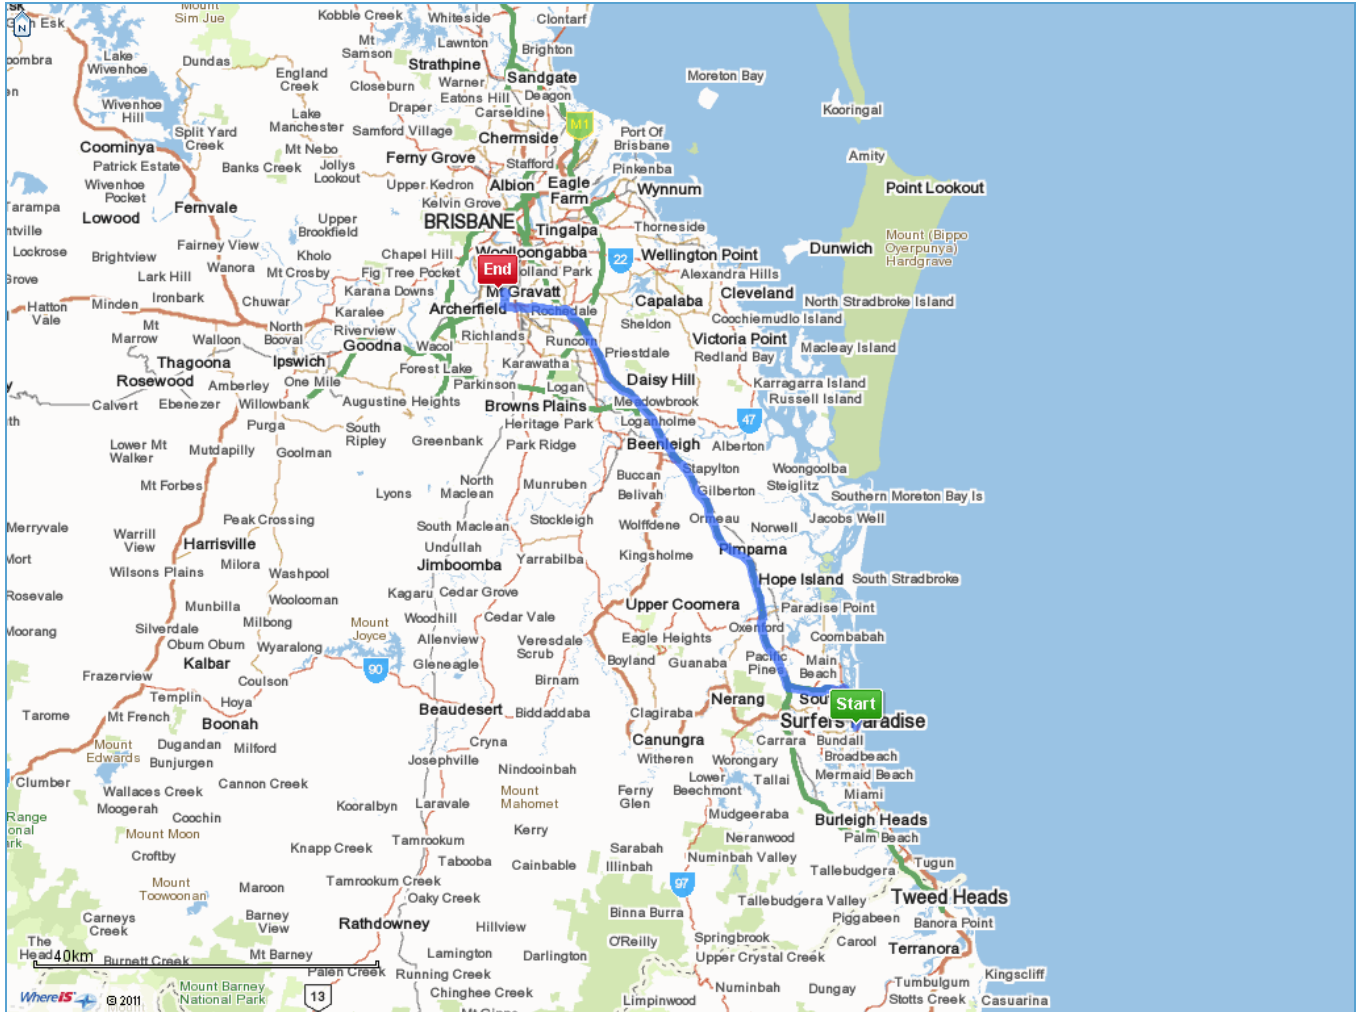

Directions

Start: **Gold Coast, QLD**
 End: **Rocklea Cold Storage & Distribution**
83 Medway St, Rocklea, QLD 4106

Distance: **74.8km** Time: **1hr 1min**

Travel: **Fastest (with tolls)**

Directions	Distance	Time	Show Map
------------	----------	------	----------

Start Gold Coast, QLD

- ↑ Continue on **Gold Coast Hwy, Surfers Paradise** - proceed North at **Car Park**
5.1km 8min
- ← Turn left onto **North St, Southport**
0.7km 1min
- ➡ Veer right onto **Smith St, Southport**
1.1km 2min
- ↑ Continue along **Smith Street Mwy, Southport** at **Musgrave Hill Primary**
5.6km 4min

- | | | | |
|-----|--|-------|-------|
| 5. | ↑ Continue along Pacific Mwy, Gaven | 51km | 31min |
| 6. | ← Take the ramp to Logan Rd Exit, Eight Mile Plains | 0.3km | 15sec |
| 7. | ➡ Turn right onto Logan Rd, Eight Mile Plains after ramp | 1.6km | 2min |
| 8. | ← Turn left onto Kessels Rd, Upper Mount Gravatt at Westfield Garden City | 3.9km | 6min |
| 9. | ↑ Continue along Riawena Rd, Coopers Plains at Government Laboratory | 2.2km | 3min |
| 10. | ↑ Continue along Granard Rd, Rocklea | 1km | 2min |
| 11. | ➡ Veer right onto the Ipswich Rd entrance ramp, Rocklea | 1.4km | 2min |
| 12. | ↑ Take the ramp to Fairfield Rd, Rocklea | 0.2km | 21sec |
| 13. | ↑ Continue along Fairfield Rd, Rocklea after ramp | 0.1km | 14sec |
| 14. | ← Turn left onto Medway St, Rocklea | 0.4km | 52sec |
| 15. | ➡ Turn right onto UNNAMED road after Sperling St, Rocklea | 48m | 8sec |
| 16. | Arrive at , Rocklea | | |

Sub Total: 74.8km 1hr 1min

End **Rocklea Cold Storage & Distribution**
83 Medway St, Rocklea, QLD 4106

Total: 74.8km 1hr 1min