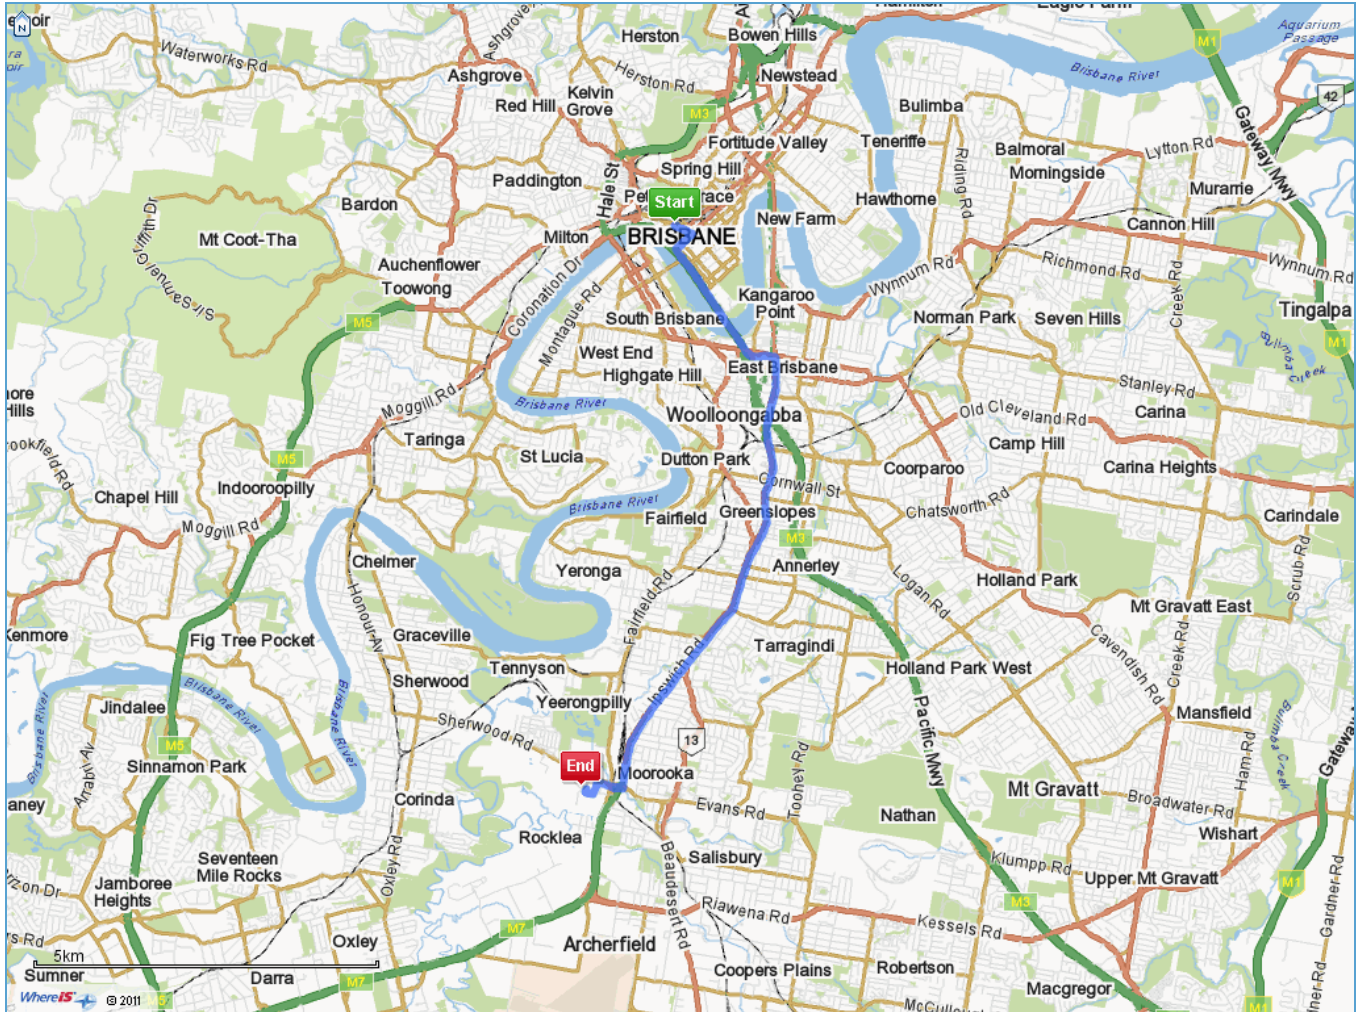

Directions

Start: **Brisbane, QLD 4000**
End: **Rocklea Cold Storage & Distribution**
83 Medway St, Rocklea, QLD 4106

Distance: **10.7km** Time: **16min**

Travel: **Fastest (with tolls)**

Directions	Distance	Time	Show Map
------------	----------	------	----------

Start Brisbane, QLD 4000

- 1.** Continue on **Roma St, Brisbane** - proceed East 0.3km 39sec
- 2.** Turn right onto **Ann St, Brisbane** at **Albert Street Uniting Church** 0.2km 18sec
- 3.** Veer left onto the **Pacific Mwy** entrance ramp, **Brisbane** at **Supreme Court** 1.9km 2min
- 4.** Take the **LEFT FORK** onto **Stanley St Exit,** 0.5km 44sec

Kangaroo Point

- | | | | |
|-----|---|-------|-------|
| 5. | ➡ Turn right onto Main St, Woolloongabba at Department Of Natural Resources | 0.2km | 19sec |
| 6. | ⬆ Continue along Ipswich Rd, Woolloongabba at Dental Hospital | 6.6km | 10min |
| 7. | ⬅ Take the ramp to Muriel Av, Moorooka | 0.2km | 25sec |
| 8. | ➡ Turn right onto Muriel Av, Moorooka after ramp | 0.2km | 16sec |
| 9. | ➡ Continue along Sherwood Rd, Rocklea | 0.2km | 22sec |
| 10. | ⬅ Turn left onto Sperling St, Rocklea | 0.2km | 28sec |
| 11. | ➡ Turn right onto Medway St, Rocklea | 0.2km | 26sec |
| 12. | Arrive at , Rocklea | | |

Sub Total: 10.7km 16min

End ➡ **Rocklea Cold Storage & Distribution**
83 Medway St, Rocklea, QLD 4106

Total: 10.7km 16min