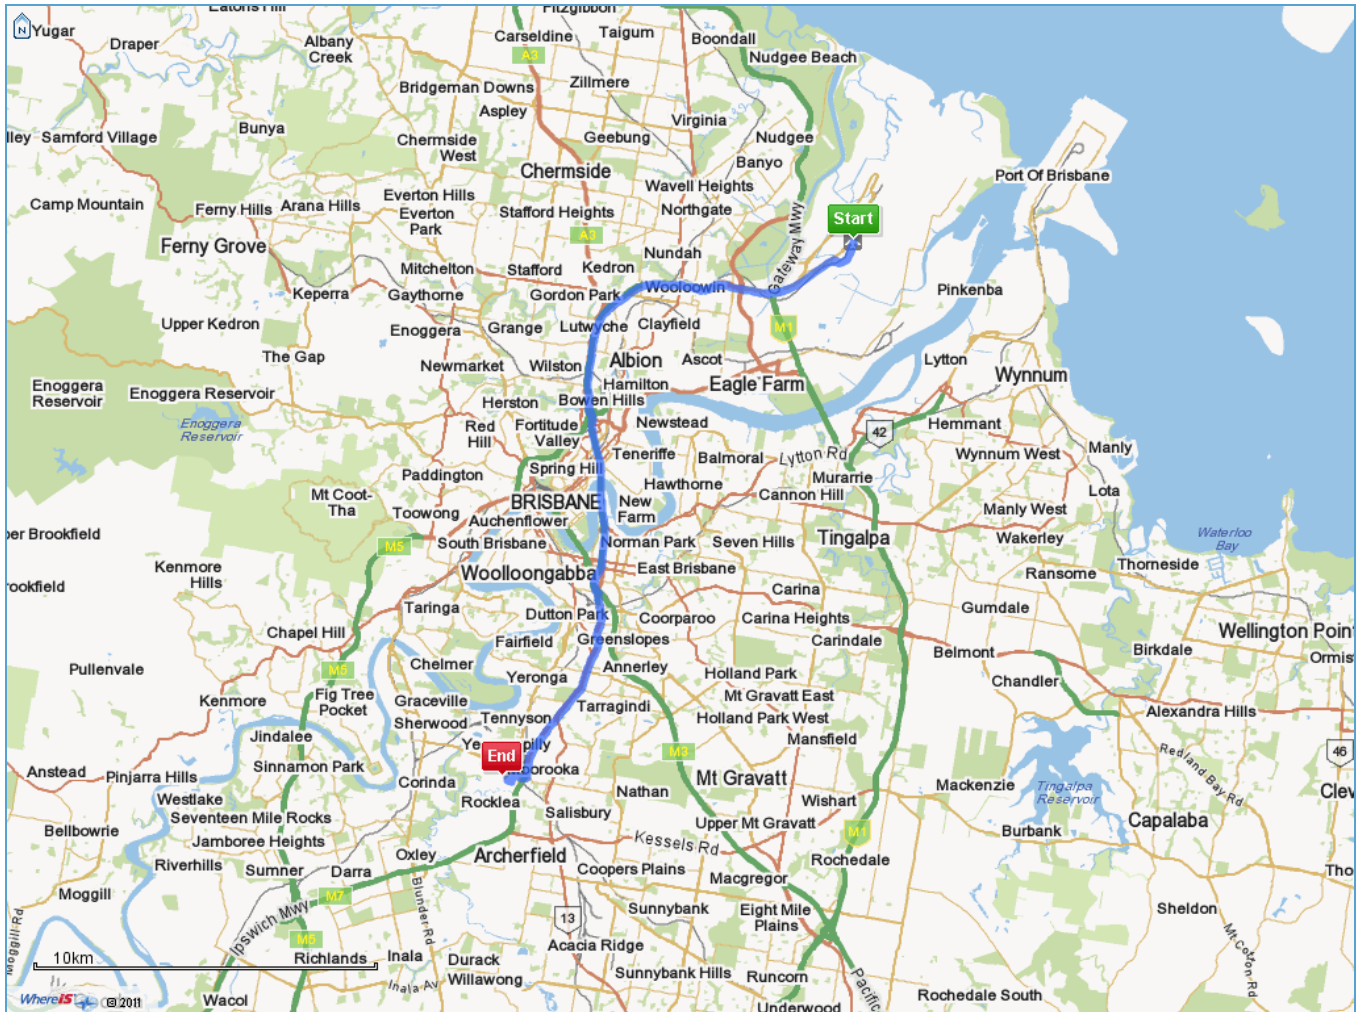

Directions

Start: **Brisbane International Airport**
 Airport Dr, Eagle Farm, QLD 4009

End: **Rocklea Cold Storage & Distribution**
 83 Medway St, Rocklea, QLD 4106

Distance: **23.6km** Time: **28min**

Travel: **Fastest (with tolls)**

Directions

Distance

Time

Show
Map

Start **Brisbane International Airport**
 Airport Dr, Eagle Farm, QLD 4009

1. **↑** Continue on , **Brisbane Airport** - proceed South 0.8km 2min
2. **↑** Continue along **Airport Dr, Brisbane Airport** 0.3km 38sec
3. **←** Veer left onto **Airport Dr, Brisbane Airport** 1.1km 1min
4. **←** Continue along **Airport Dr, Brisbane Airport** after ramp 2.4km 3min

-
- | | | | | |
|-----|---|--|-------|-------|
| 5. | ➡ | Continue along East-West Arterial Rd, Hendra | 0.6km | 32sec |
| 6. | ⬆ | Continue along Airport Lk, Hendra | 6km | 5min |
| 7. | ⬆ | Continue along Clem Jones Tunnel, Windsor | 5.3km | 4min |
| 8. | ⬆ | Take the RIGHT FORK onto Ipswich Rd Exit, Woolloongabba | 6.1km | 9min |
| 9. | ⬅ | Take the ramp to Muriel Av, Moorooka | 0.2km | 25sec |
| 10. | ➡ | Turn right onto Muriel Av, Moorooka after ramp | 0.2km | 16sec |
| 11. | ➡ | Continue along Sherwood Rd, Rocklea | 0.2km | 22sec |
| 12. | ⬅ | Turn left onto Sperling St, Rocklea | 0.2km | 28sec |
| 13. | ➡ | Turn right onto Medway St, Rocklea | 0.2km | 26sec |
| 14. | | Arrive at , Rocklea | | |
-

Sub Total: 23.6km 28min

End **Rocklea Cold Storage & Distribution**
83 Medway St, Rocklea, QLD 4106

Total: 23.6km 28min
